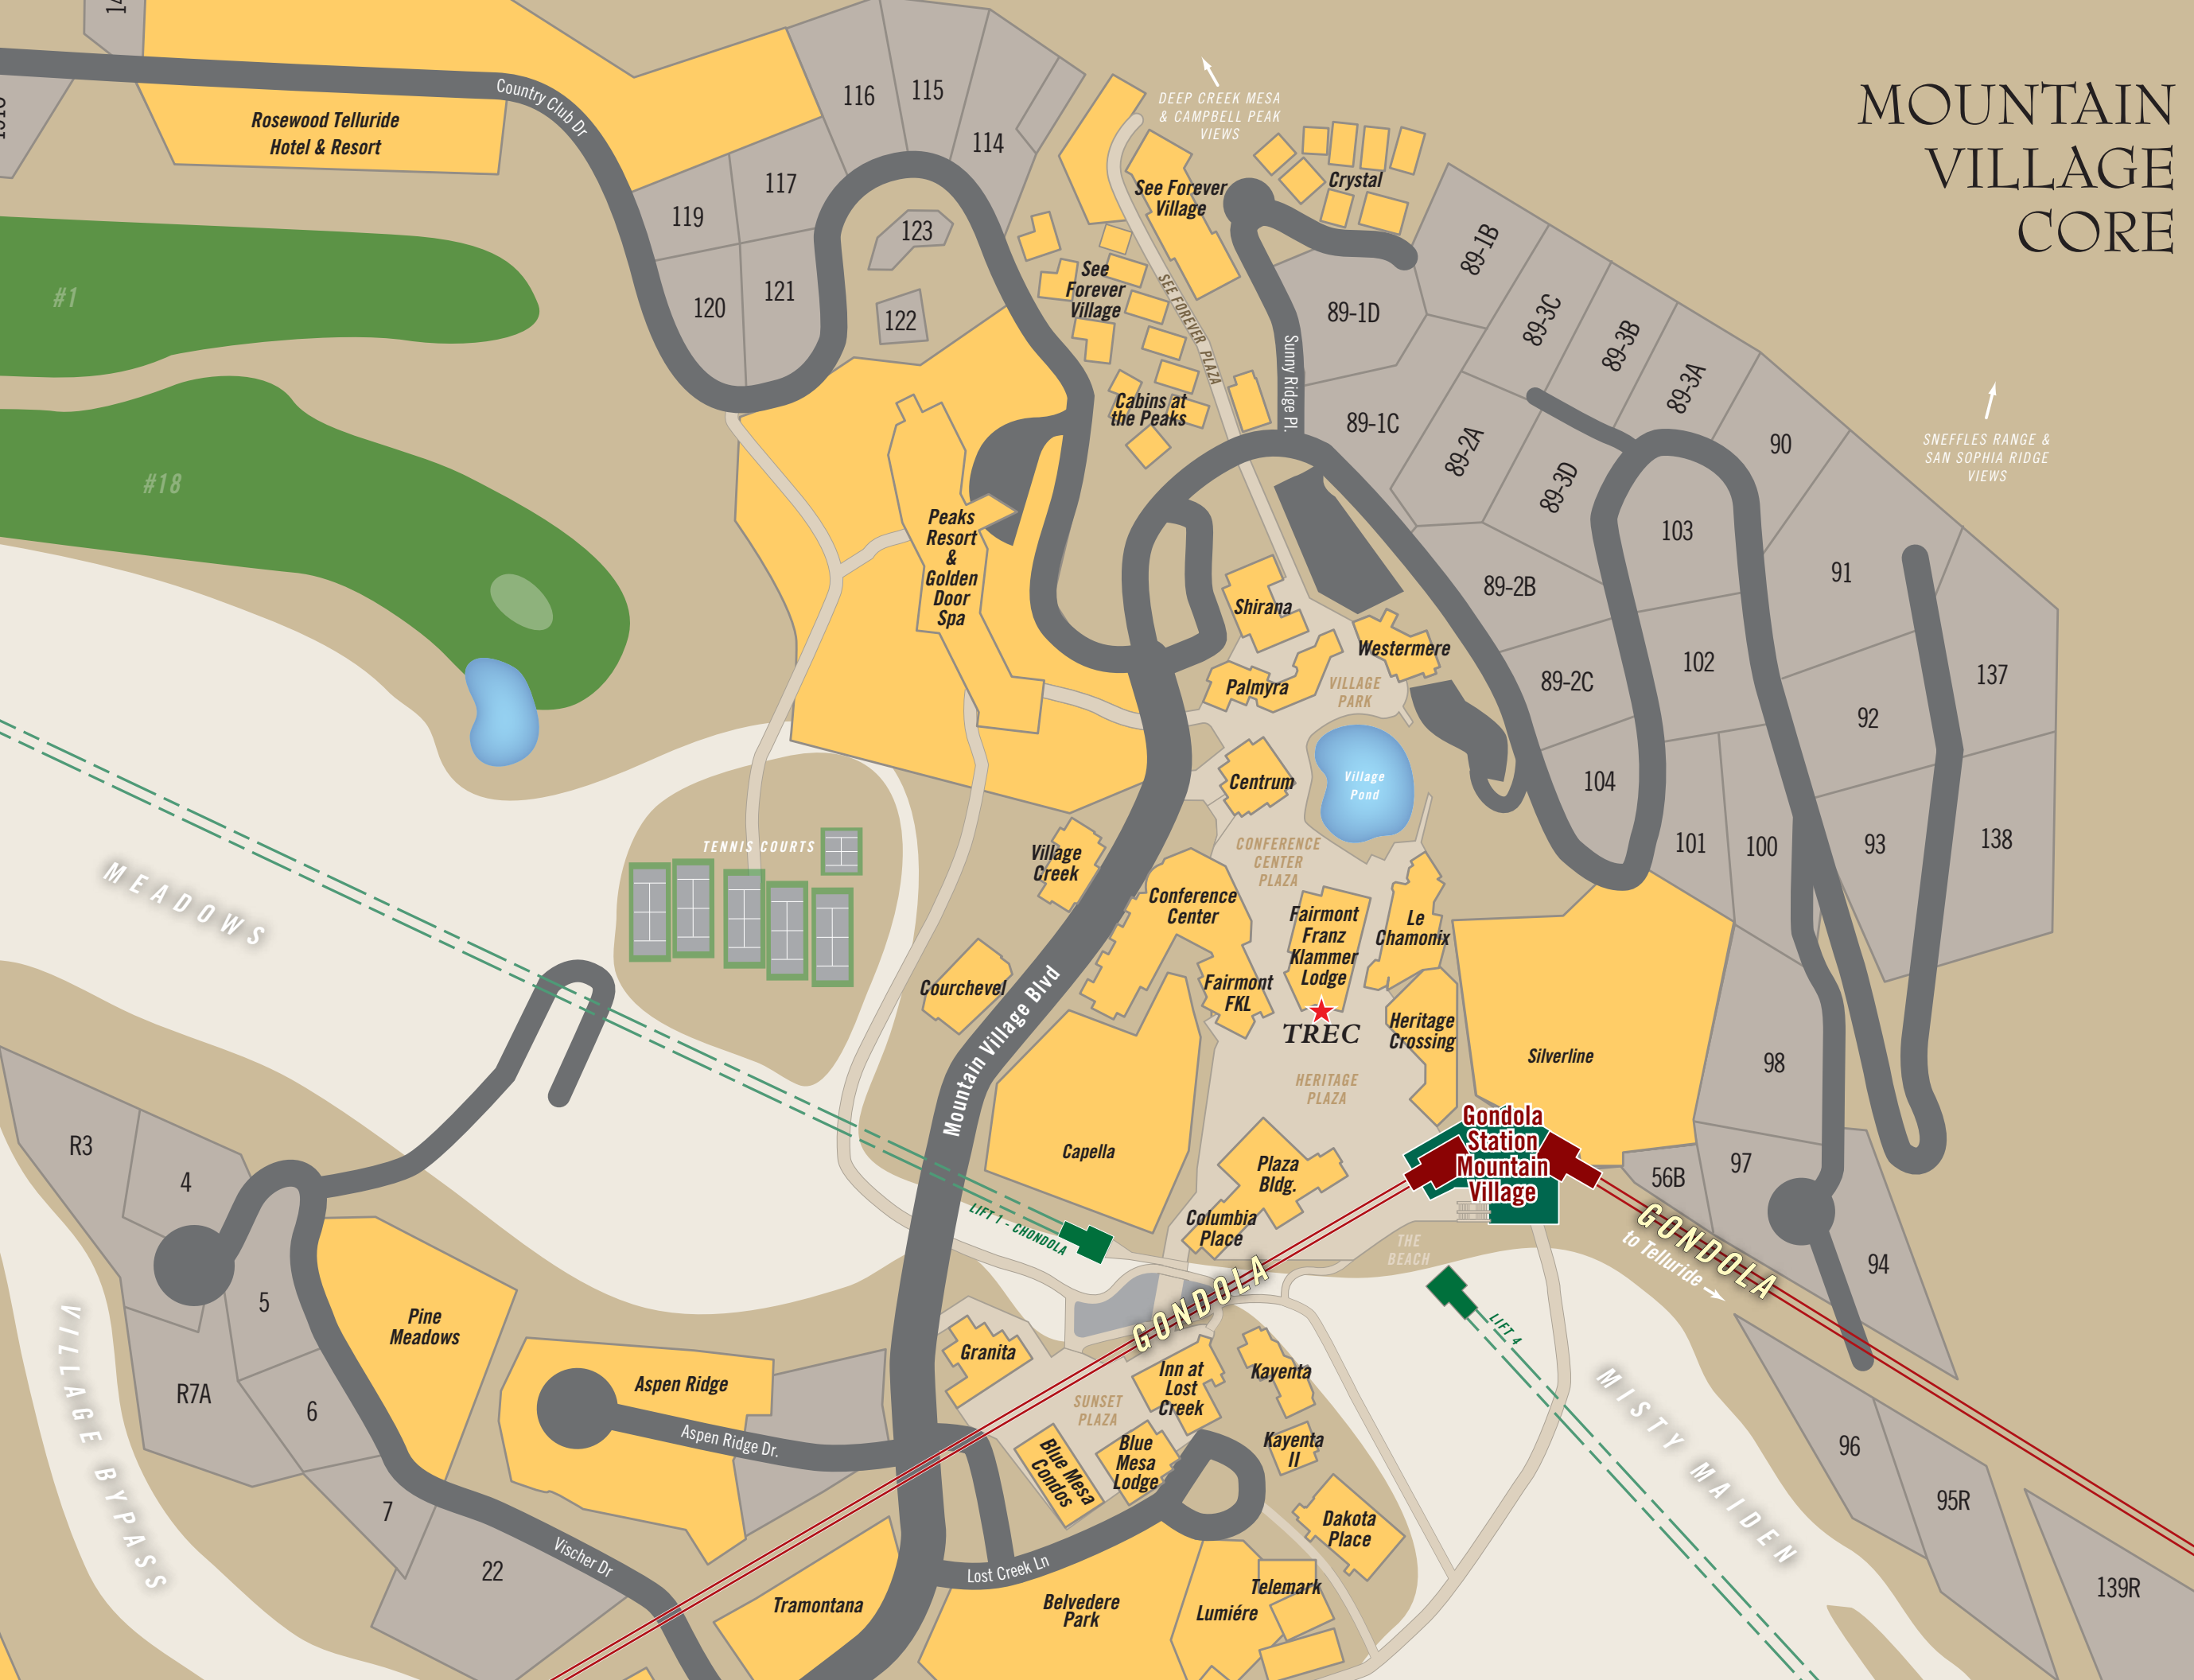

MOUNTAIN VILLAGE CORE

DOWNTOWN TELLURIDE
232 West Colorado Avenue
970.728.3111

MOUNTAIN VILLAGE
567 Mountain Village Blvd
970.728.6655

MOUNTAIN LODGE
EMPORIUM BUILDING
RESORT QUEST
RICO | RIDGWAY